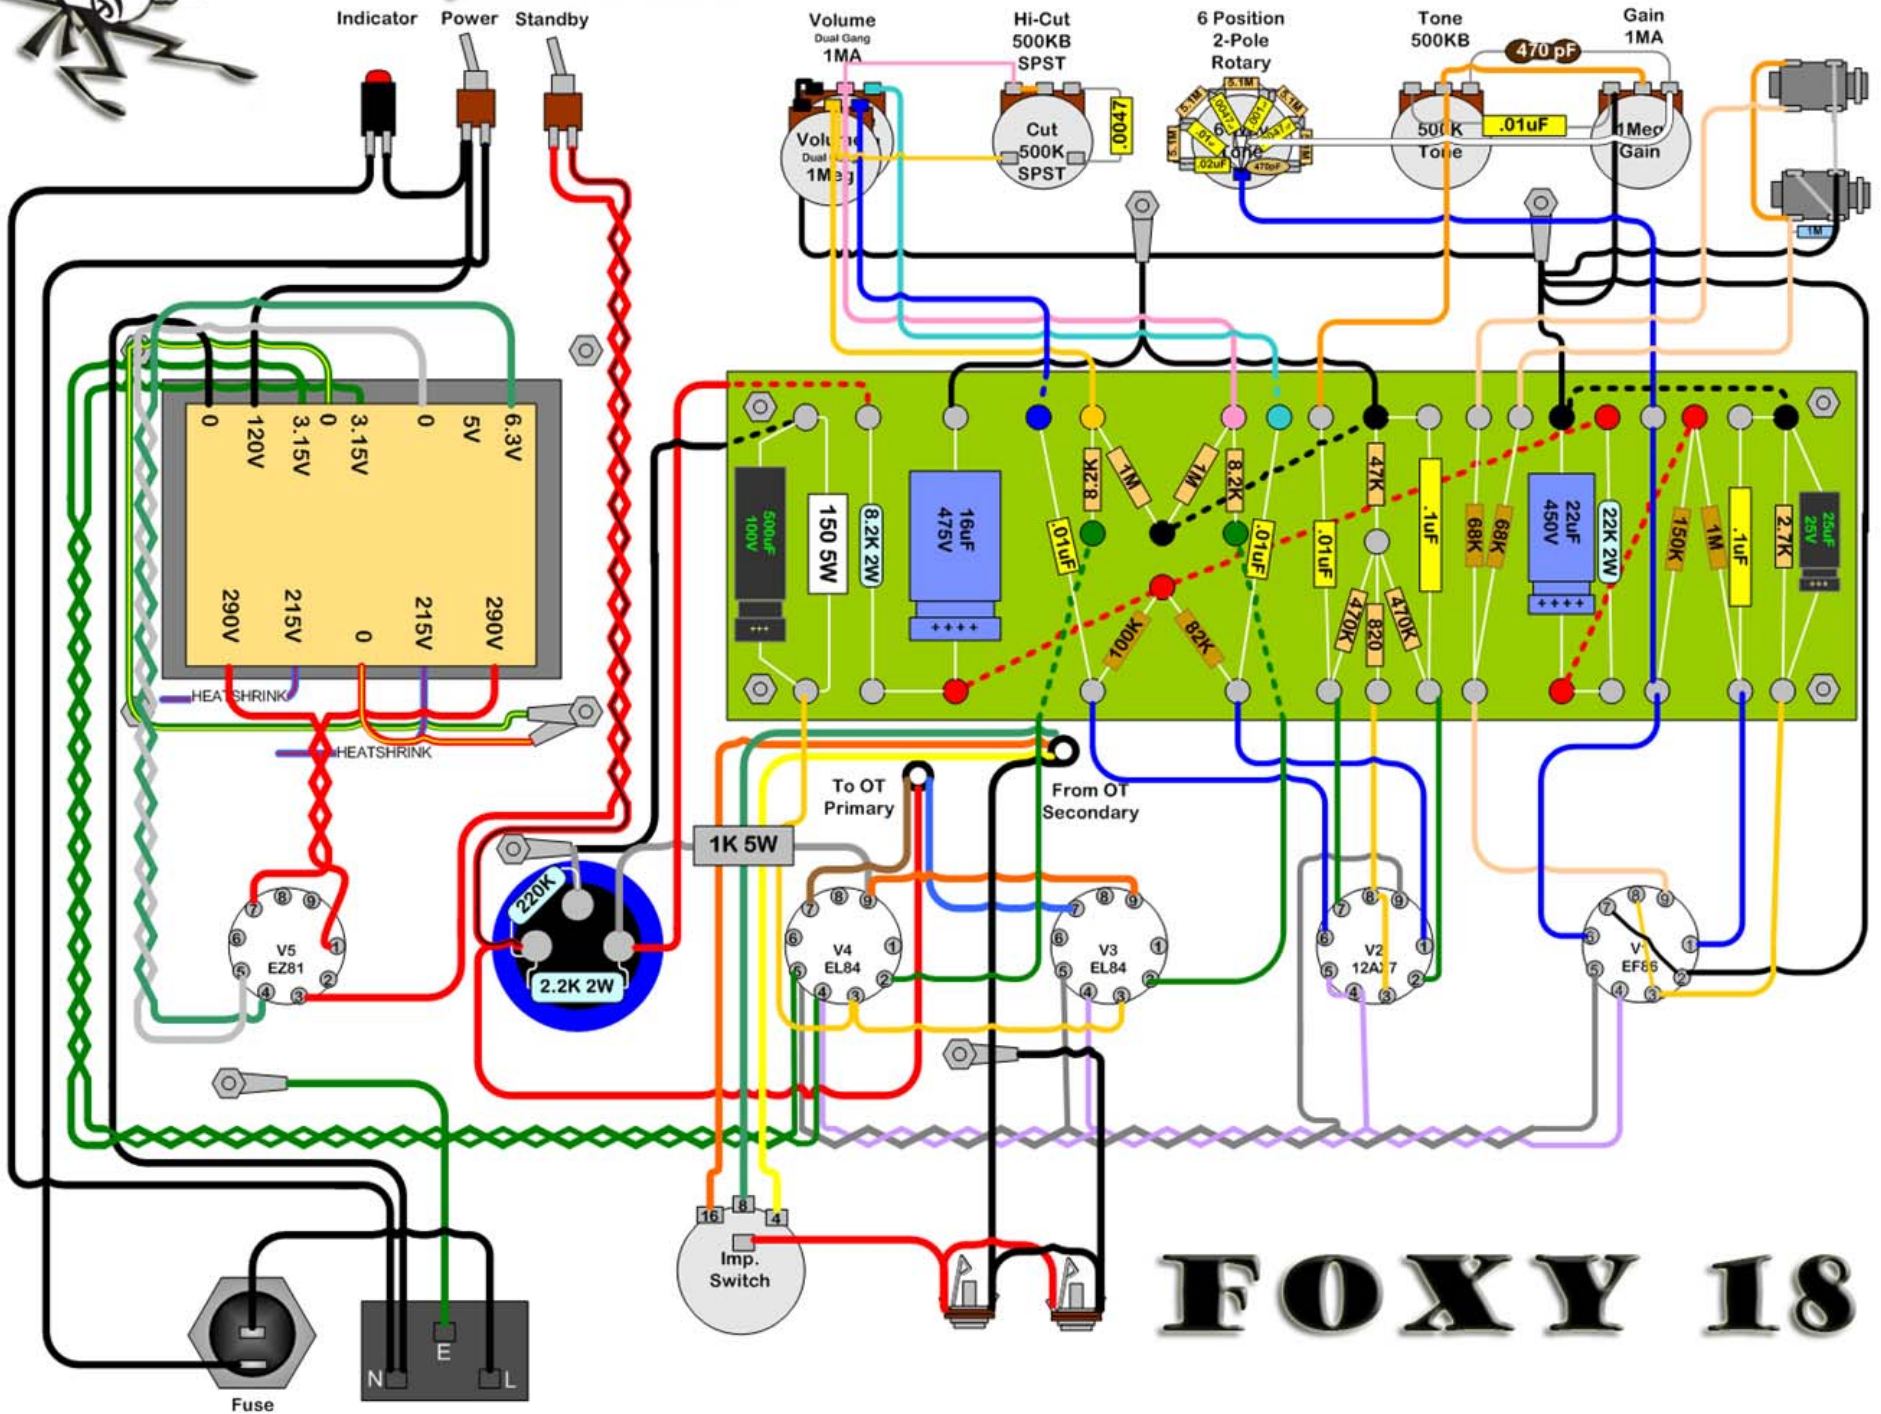

Brown Note Foxy 18

Schematic provided by Steve Luckey 5/25/2009

BROWN NOTE

FOXY 18