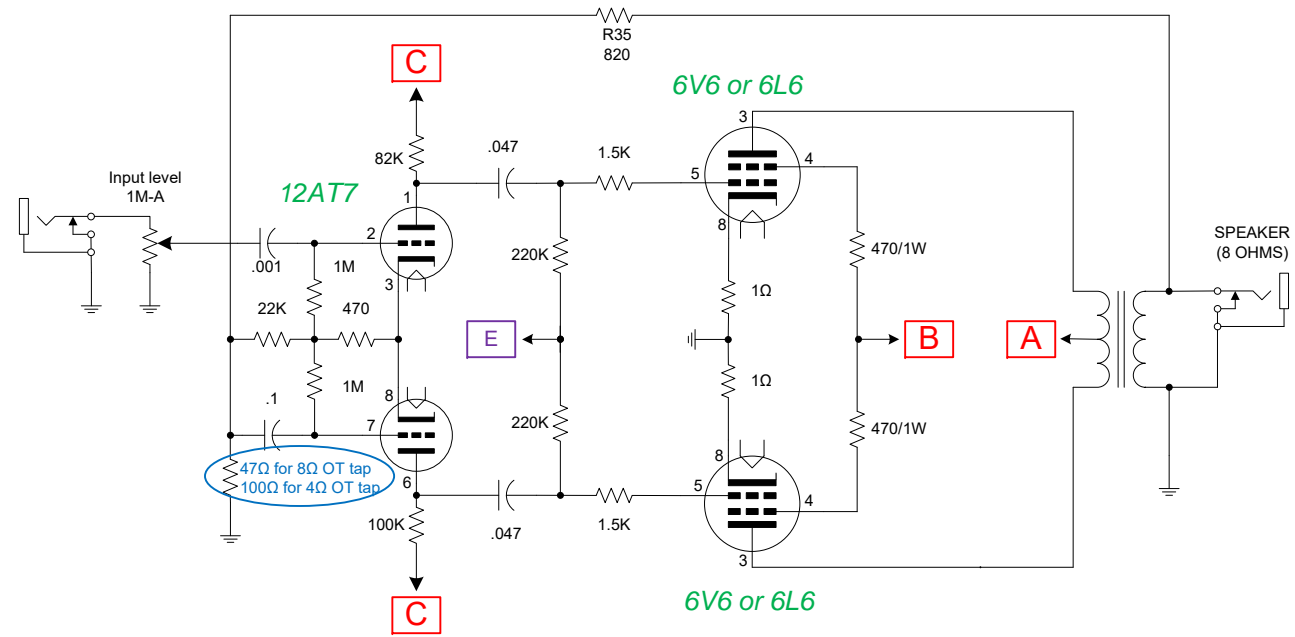

Fender AB763 Power Amp

**Use 27K + 10K for Deluxe AB763
 **Use 10K + 10K for Deluxe Reverb, Tremolux, and Vibrolux
 **Use 1K + 4.7K for all larger 6L6 AB763 amps