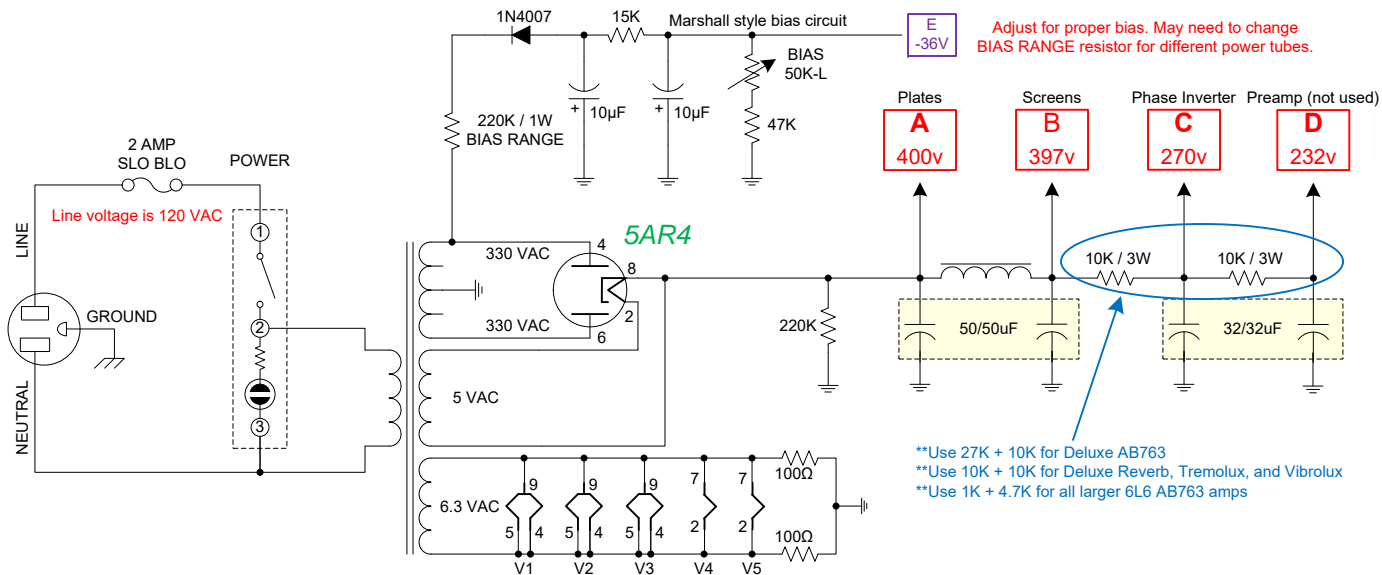

Fender AB763 Power Amp

**Use 27K + 10K for Deluxe AB763
 **Use 10K + 10K for Deluxe Reverb, Tremolux, and Vibrolux
 **Use 1K + 4.7K for all larger 6L6 AB763 amps