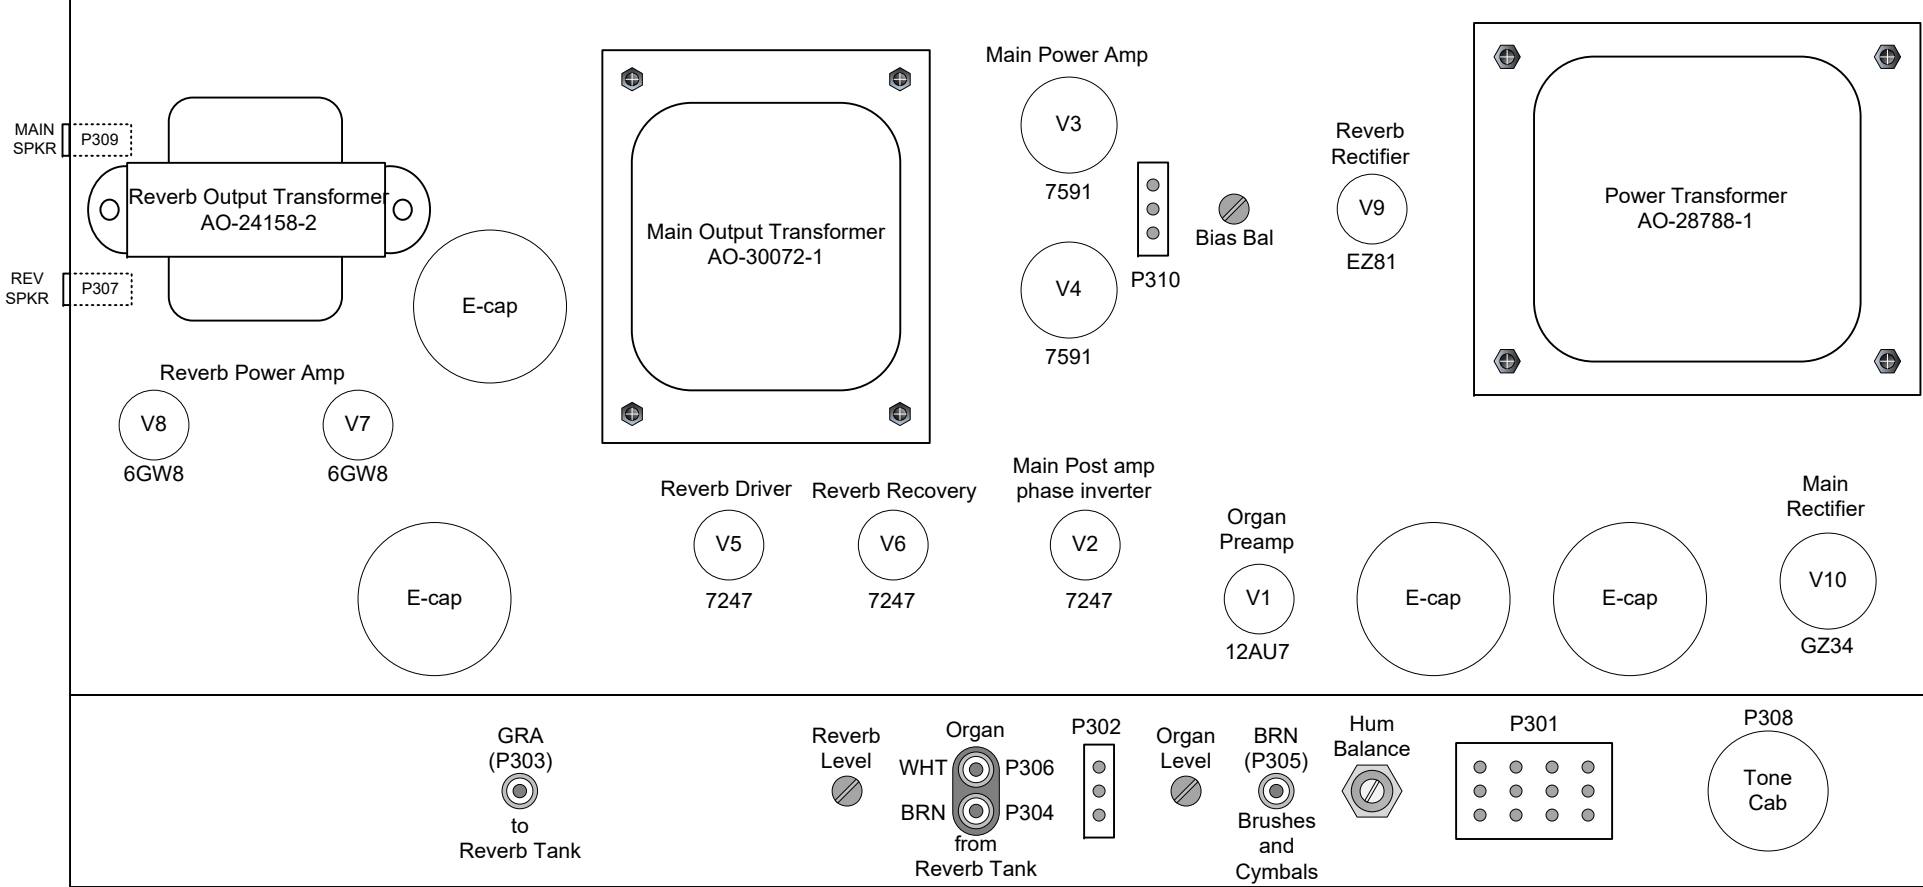

Hammond AO-63 Chassis

Hammond AO-63 Power Amp

6G16 Vibroverb Tremolo

Hammond AO-63 Power Supply (slightly modified)